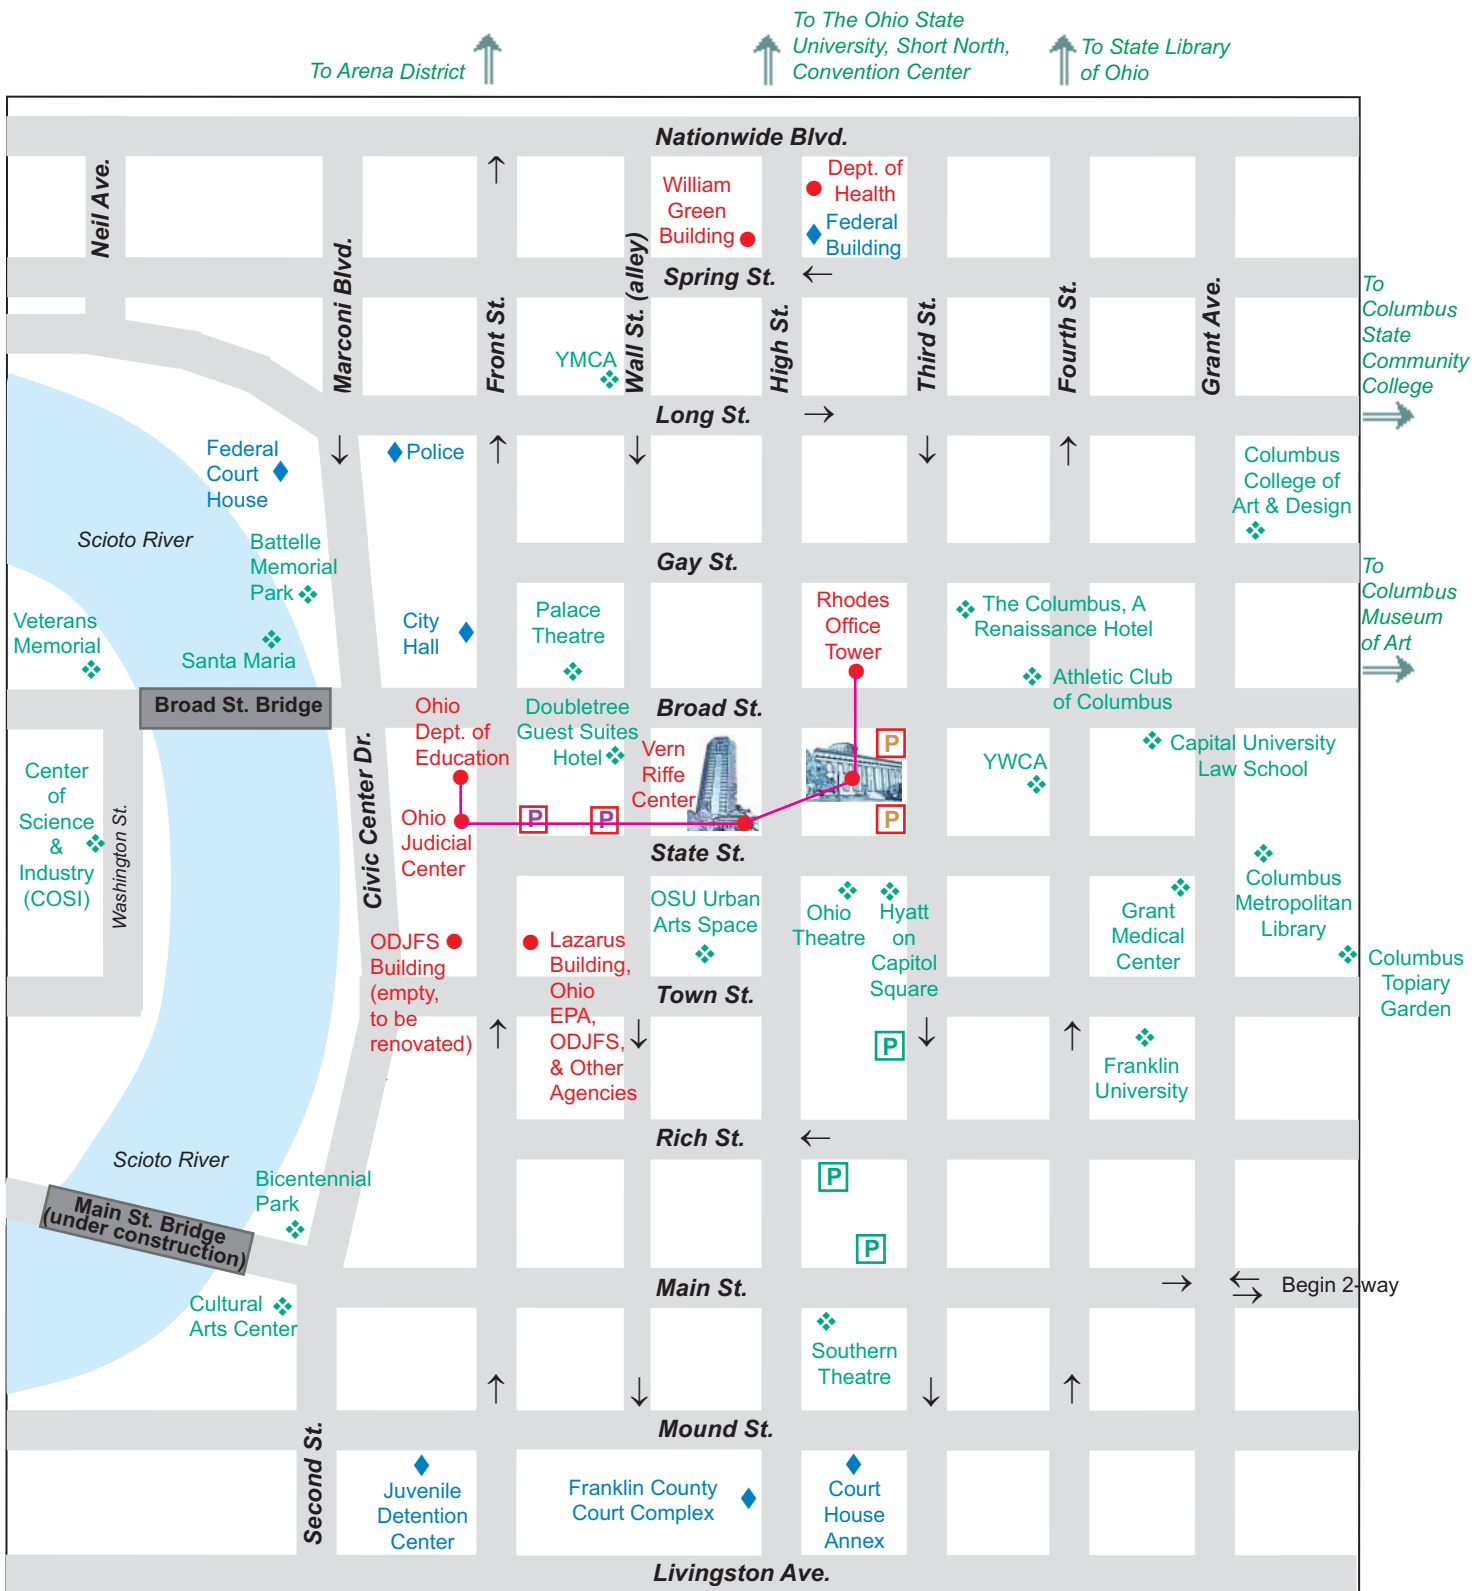

Downtown Columbus

Not drawn to scale

Key

- State Building
- ◆ Other Government Building
- ◇ Point of Interest
- Underground Tunnel
- One Way Street
- P Riffe Center Parking Garage Entrance
- P State House Parking Garage Entrance
- P City Center Parking Garage Entrance