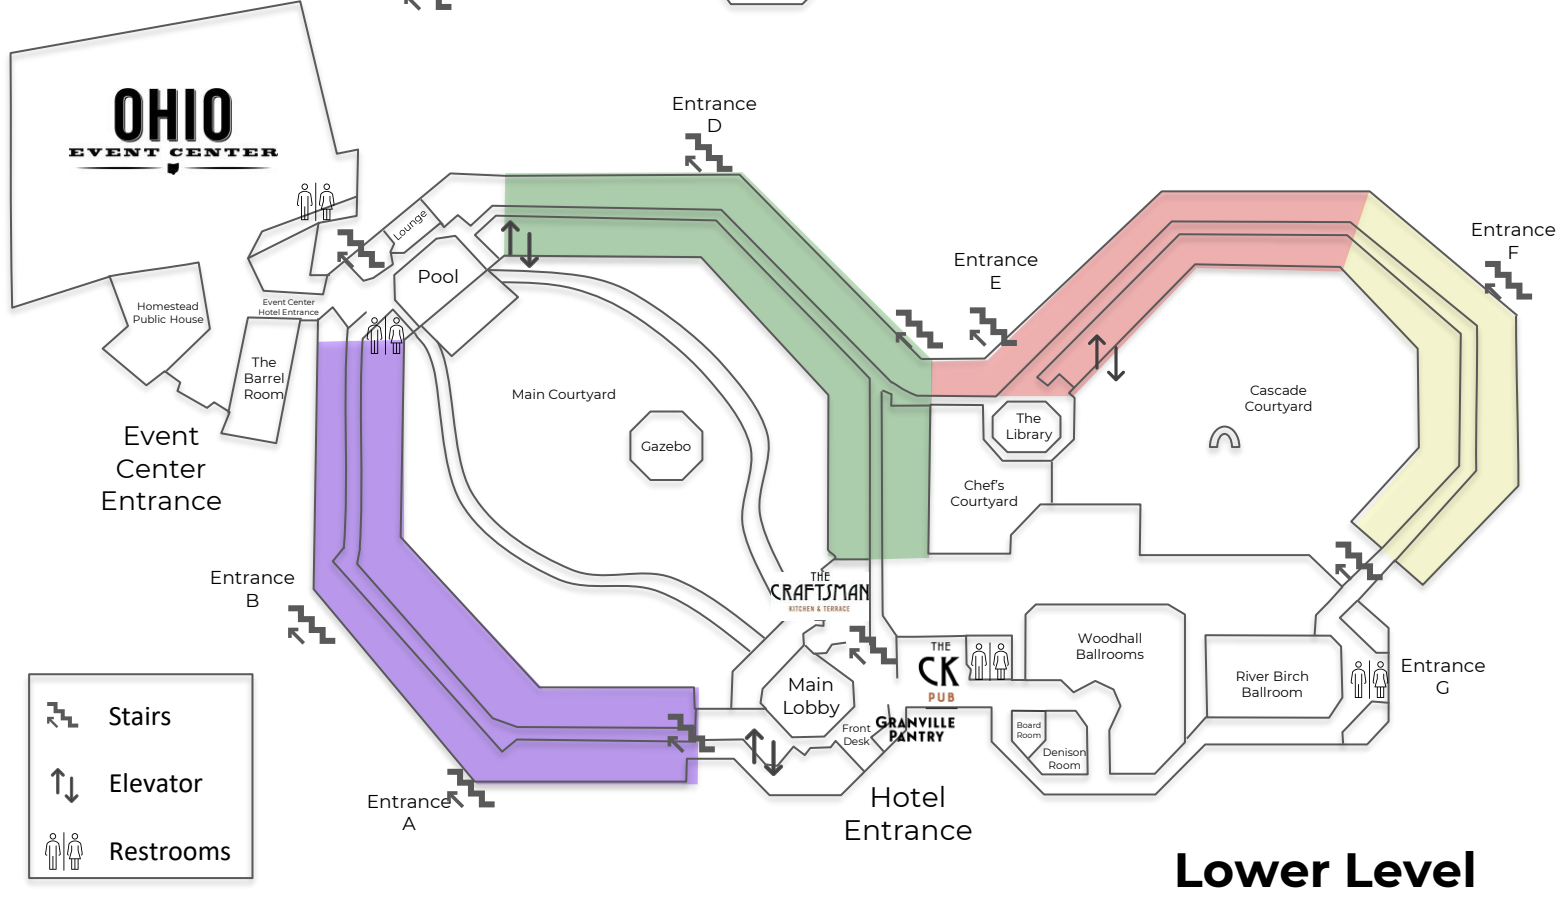

- Plum Fox Upper Level Rooms 200 – 230
 Lower Level Rooms 100 – 130
- Jade Owl Upper Level Rooms 231 – 254, 2020 – 2027
 Lower Level Rooms 131 – 154, 1010 – 1017
- Red Hare Upper Level Rooms 255 – 276
 Lower Level Rooms 155 – 176
- Gold Bear Upper Level Rooms 277 – 298
 Lower Level Rooms 177 – 198

- Stairs
- Elevator
- Restrooms