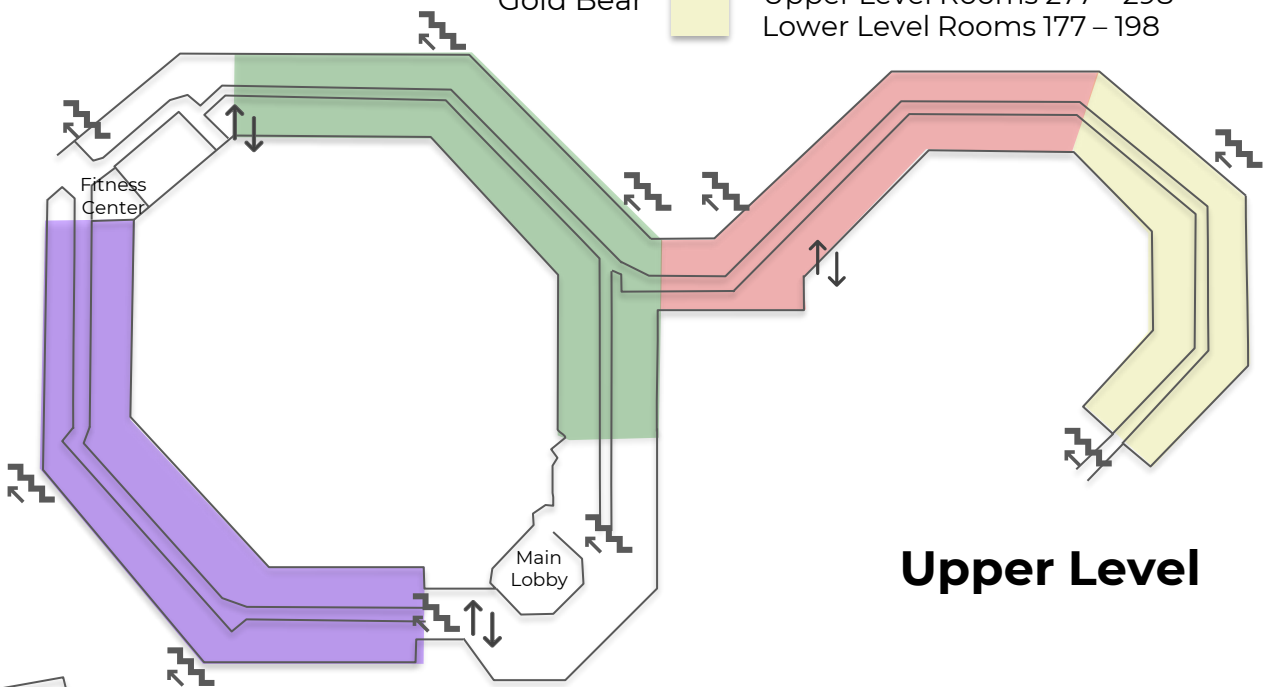

- Plum Fox Upper Level Rooms 200 – 230
 Lower Level Rooms 100 – 130
- Jade Owl Upper Level Rooms 231 – 254, 2020 – 2027
 Lower Level Rooms 131 – 154, 1010 – 1017
- Red Hare Upper Level Rooms 255 – 276
 Lower Level Rooms 155 – 176
- Gold Bear Upper Level Rooms 277 – 298
 Lower Level Rooms 177 – 198

- Stairs
- Elevator
- Restrooms